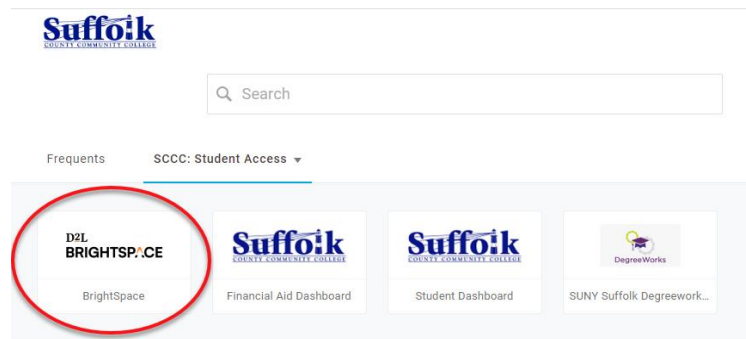

How to Access Brightspace:

- To access Brightspace, first log in to the [Suffolk Login Portal](https://sunysuffolk.edu/login) (sunysuffolk.edu/login)
- Click on the **Brightspace** tile.
If you do not see it under Frequents, you can use the search box.

- All of your Brightspace courses will be listed here under **My Courses**, along with the Brightspace Student Orientation.